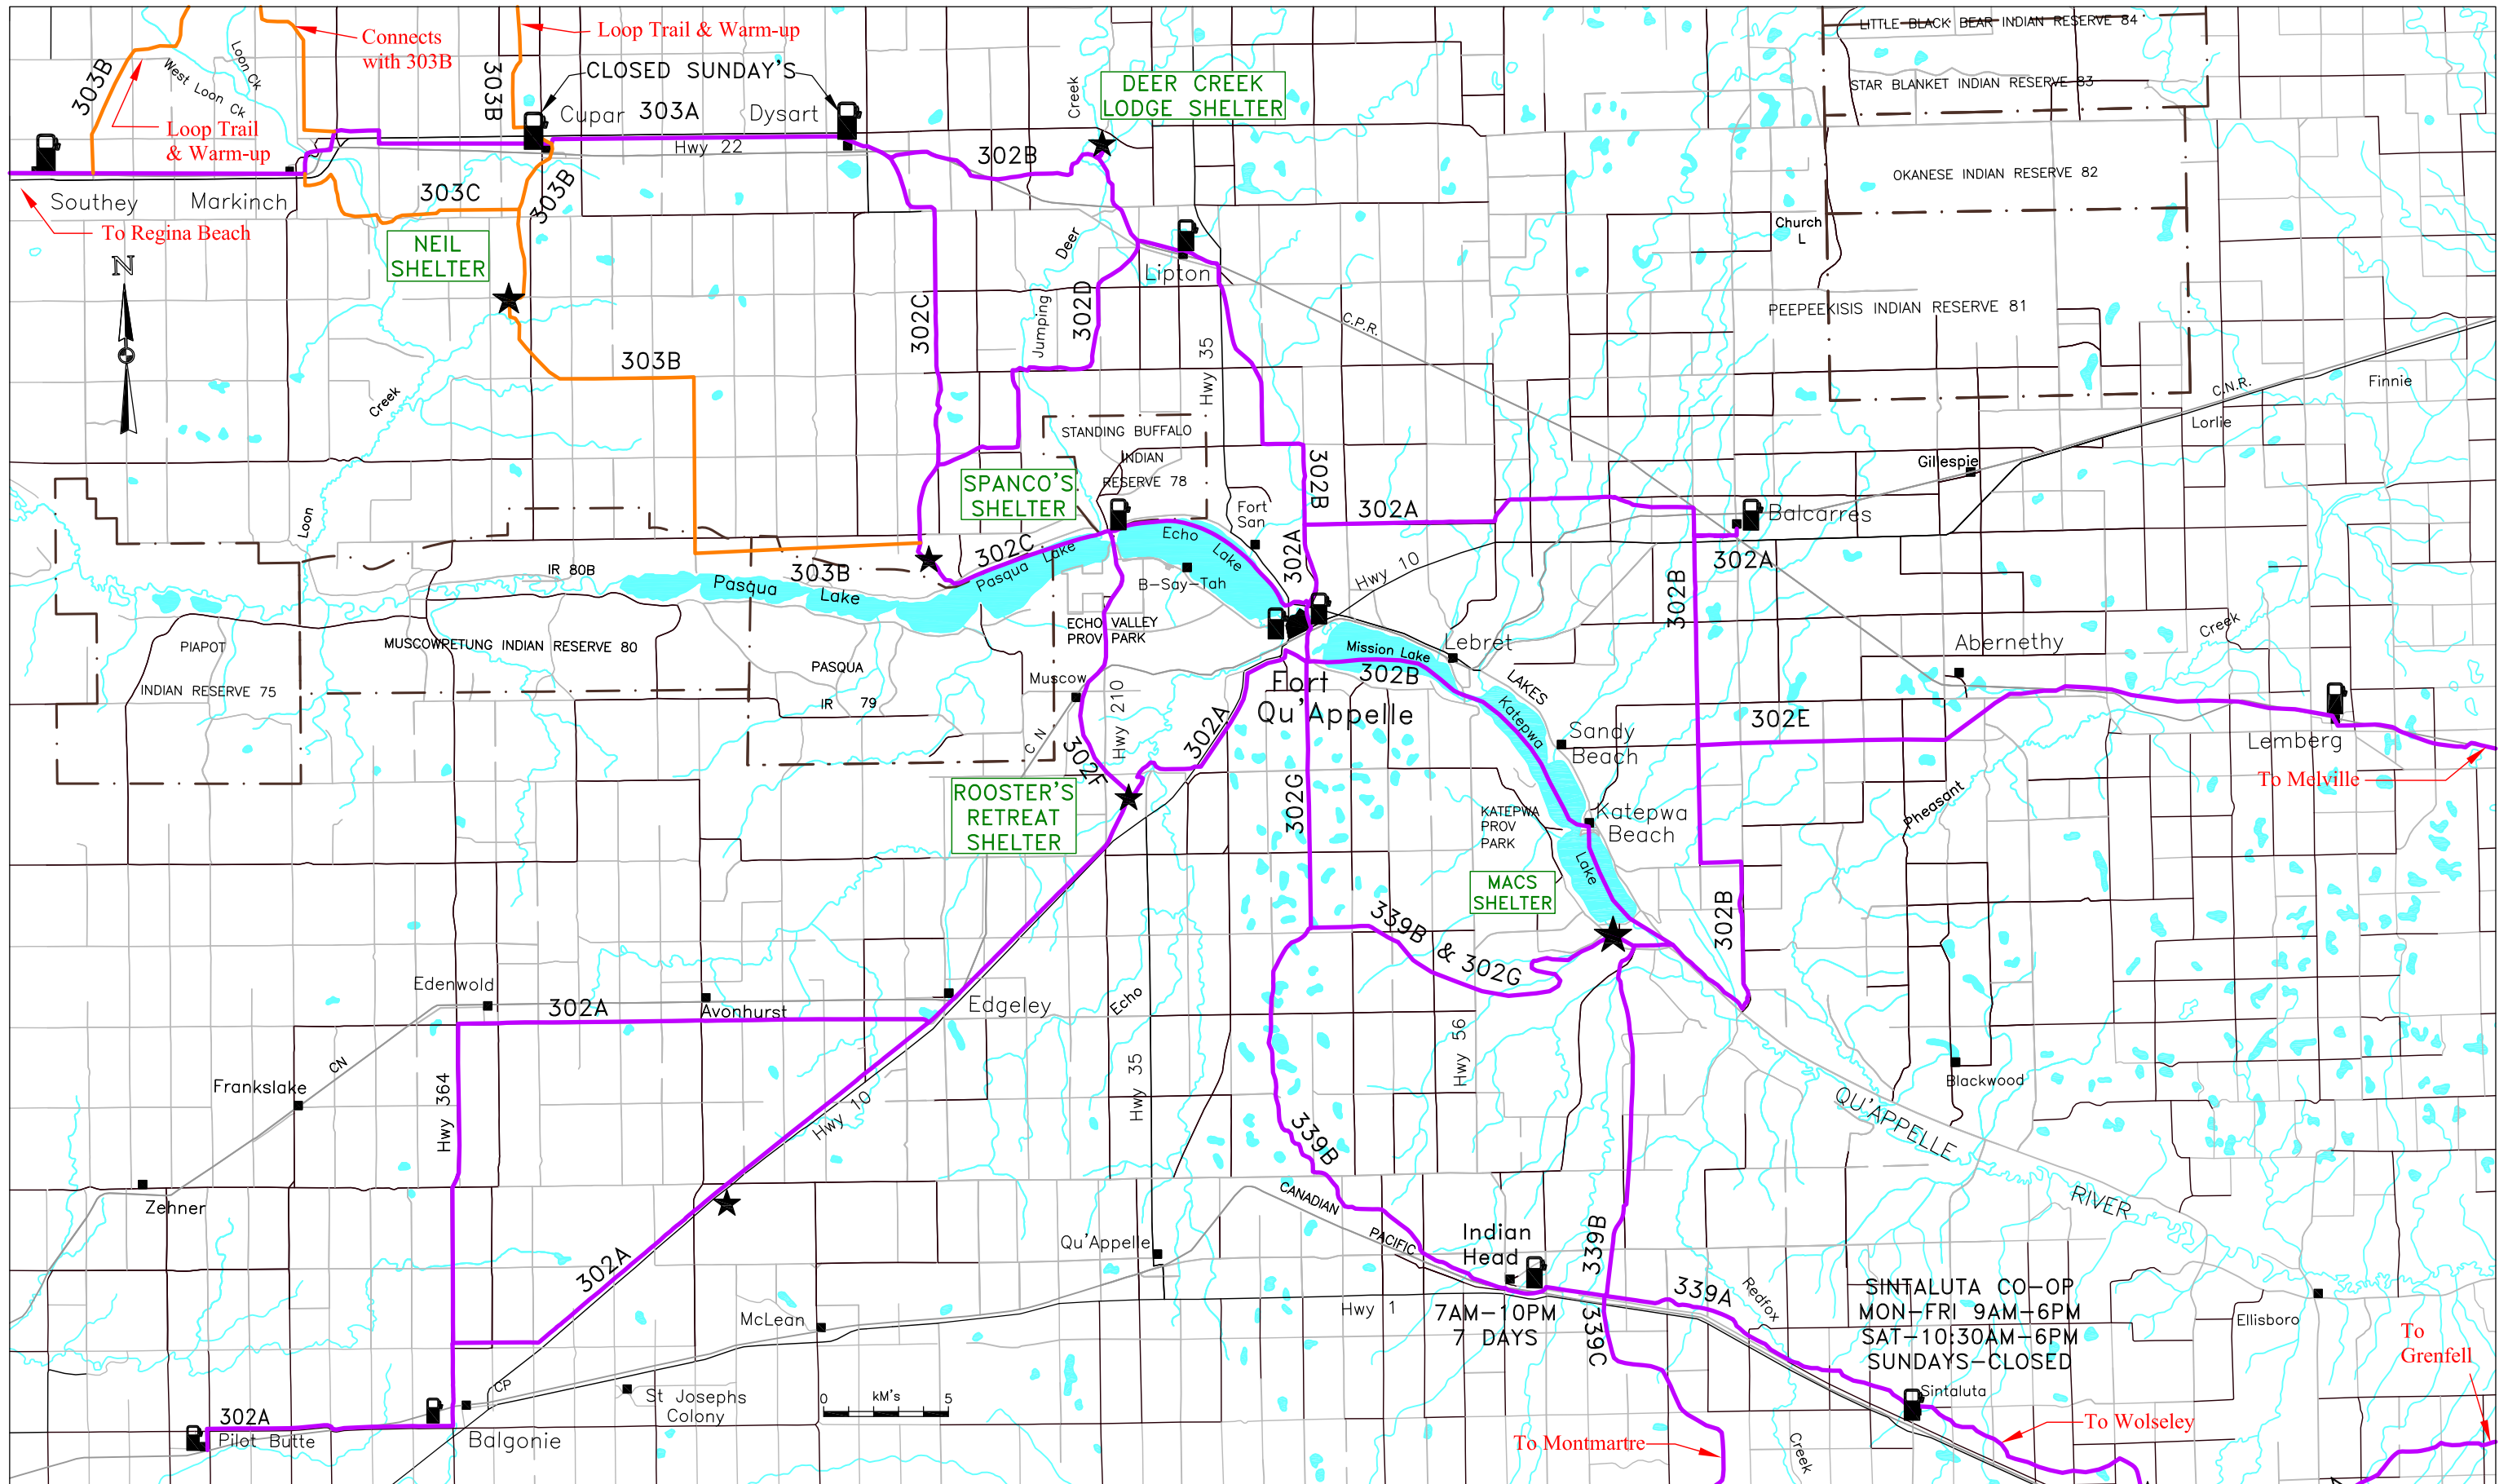

Calling Lake Cruisers

Club 302

Latest Update Jul 30/2017
 Latest Print Oct 01/2017, PARTIAL GPS'd All Trails on Mar 31/2011

Trail Types:

Trans Canadian
 Primary

Secondary
 Trail Closed

Legend:

Fuel Site
 Warm-up Shelter

Basemap data is copyright of ISC / Information Services Corp. and provided under License to Saskatchewan Snowmobile Association. The Snowmobile Trail Information provided on the S.S.A. maps may have changes that have occurred after printing. Please check with local authorities prior to accessing trails.